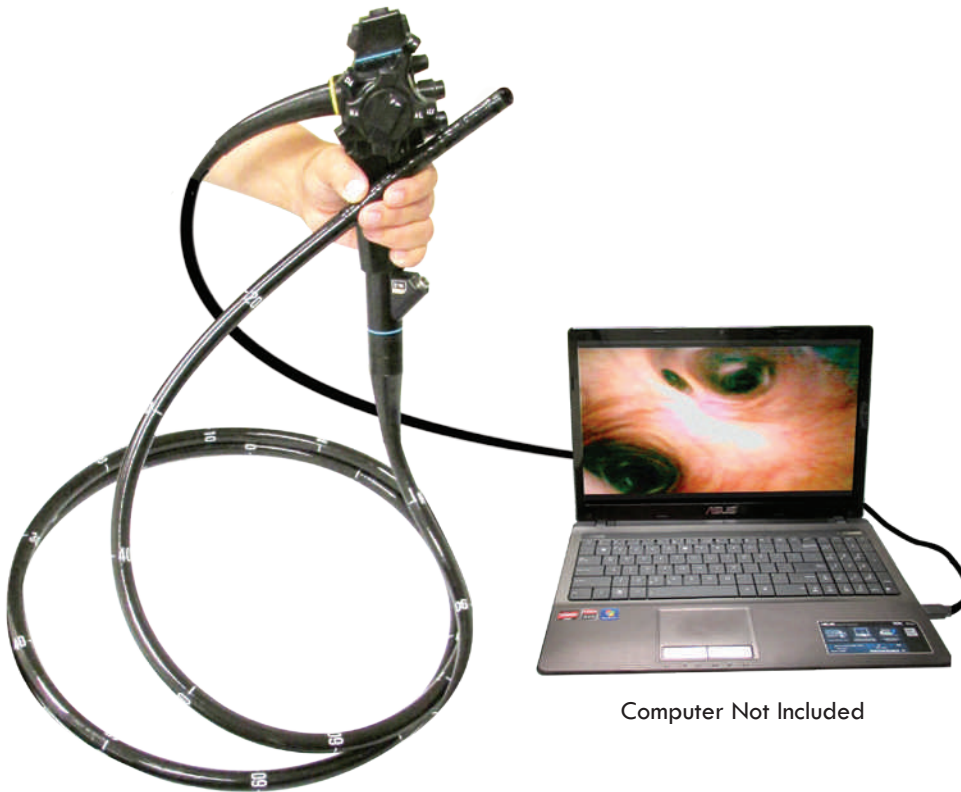

Tele-View® USB Endoscope/Gastroscope

Computer Not Included

Features:

- » Quick & Easy Endoscopy
- » High Resolution with Super Bright LED's
- » Display on Computers or Tablets*
- » Air, Water & Working Channels
- » No Processor or Light Processor Needed
- » Easily Record Video to Hard Drive
- » Available in 1.0m, 1.5m and 3.0m Lengths
 - Custom Lengths Available
- » Weighs only 2lbs. (1 kilo)

The Tele-View USB Video Endoscope/Gastroscope are simple endoscope systems that are quick and easy to use. The scopes are high resolution, light weight (2 lbs/1 kilo) and work with Computers or Tablets! Just install the software on your computer and attach the USB connector to view the endoscope procedure on the computer screen! Easily record the procedure to the computer's hard drive. With this innovative design, there is no need for a processor, light processor, special monitor or a storage rack. The Tele-View Endoscope/Gastroscope is excellent for mobile or clinic endoscopy.*

The Tele-View USB Endoscopes come in 1.0m, 1.5m and 3.0m lengths with 8.7mm, 9.8mm or 12.6mm diameters. The insertion tube includes a high resolution camera sensor, super-bright LED lights, a working channel, an irrigation channel to clean the lens and an air-water channel for lavage or insufflation. A portable rechargeable air-water pump is sold separately. Now you can quickly and easily complete endoscopic procedures without the hassles and expenses of complicated equipment!

Included Components

Insertion Tube Tip with:

- ✓ Camera
- ✓ Light Source
- ✓ Air/Water Channel
- ✓ Working Channel
- ✓ Irrigation Nozzle

Control Body with Syringe to Clean Lens & Air/Water Pump Connection